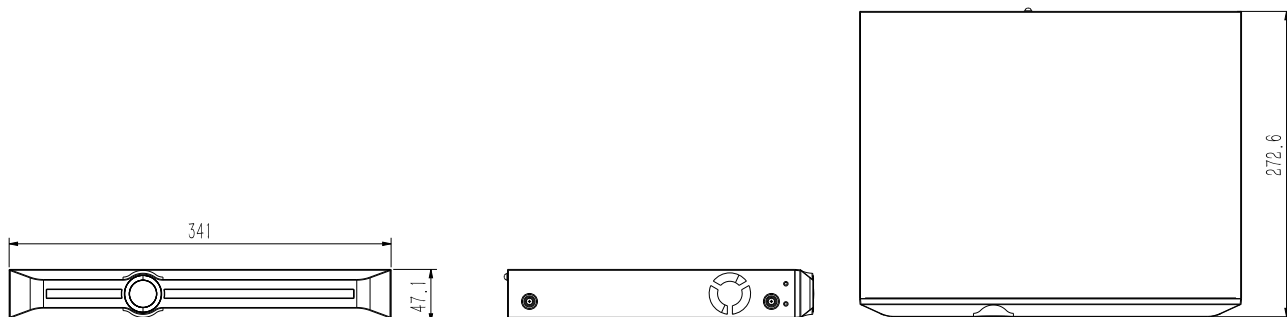

Tiandy

AVAILABLE MODEL

TC-R3210 SPEC: I/B/K/V3.1

DIMENSIONS (Unit: mm)