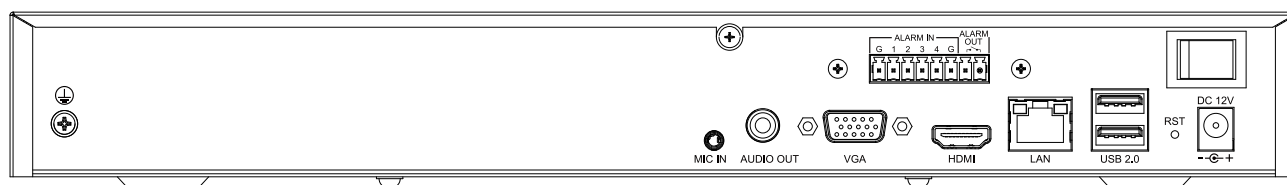

Tiandy

AVAILABLE MODEL

TC-R3210 SPEC: I/B/K/V3.1

DIMENSIONS (Unit: mm)

Physical Interfaces

DISTRIBUTED BY

Tiandy Technologies Co.,Ltd.

Email: sales@tiandy.com